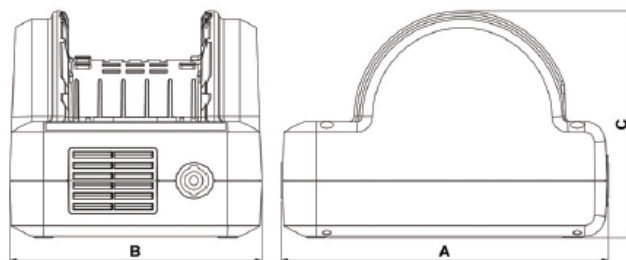

Holmatro Battery Diagnostic Tool PBDT1

Rapid Diagnostics For Multiple Pentheon Batteries

Product Overview

- The Holmatro Pentheon Battery Diagnostic Tool PBDT1 can be used to connect Holmatro PBPA batteries to your laptop or pc with the help of the Tool Diagnostic Cord. Holmatro has developed special software for battery and tool diagnostics.

Key Features

- Ideal to check multiple batteries in a row

Specifications		
Article number		151.000.509
Model		PBDT1
Short description		Battery Diagnostic Tool
Weight, ready for use	kg	1.0
Dimensions (AxBxC)	mm	222 x 170 x 153
Temperature range	°C	-20 +55

Required Accessories	
Tool Diagnostic Cord PTDC1	151.000.508

www.frsa.com.au | admin@frsa.com.au | + 61 7 3209 7422